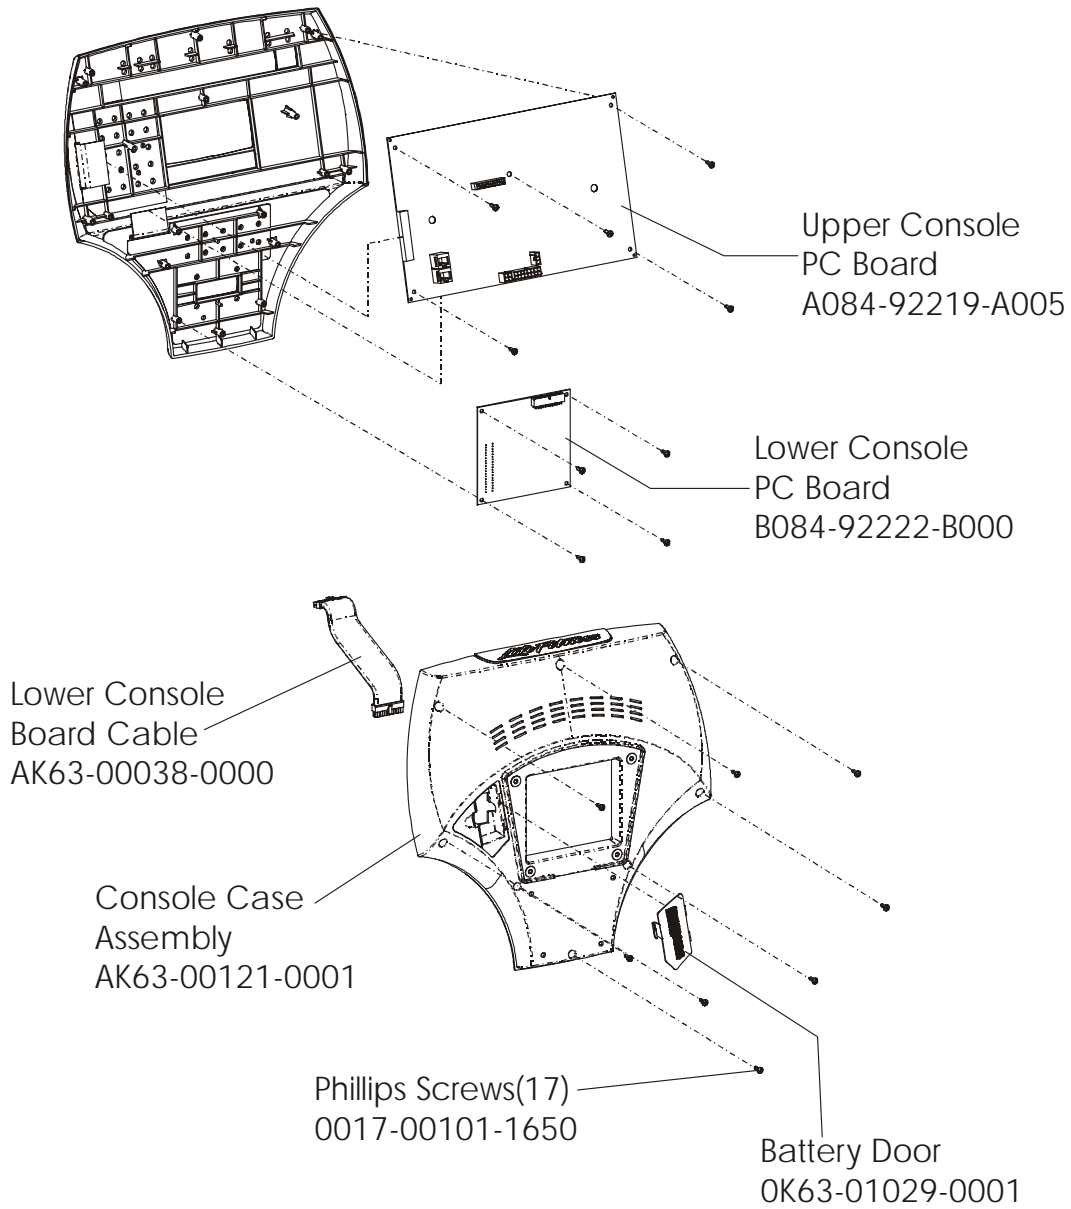

LifeFitness

ARCTIC SILVER 95Si Stairclimber

Customer Support Services
PARTS MANUAL rev 09 Sep 2008

	Page
Console Components.....	4
Frame Components	5
Shrouds and Pedal Tube.....	6
Pedal Assembly	7
Clutch/Shaft/Pulley Assembly	8
Left Clutch Assembly	9
Crossover Pulley Assembly.....	10
Alternator Assembly	11
Guide Rollers.....	12
Power Control Board and Resistors	13
Polar Receiver Assembly	14
Cables.....	15

Description	Part No.
Operation Manual	M051-00K47-A025
Hardware Bag	AK47-00106-0000
Touch-up Paint: Spray Can 0.5 oz. Bottle w/Applicator 0.33 oz. pen	0017-00008-0204 0017-00008-0205 0017-00008-0206
Service Manual	M051-00K47-A013

ARCTIC SILVER 95Si
Shrouds and Pedal Tube

95S-0XXX-02
S/N ACF10000 and up

Description	Part No.
Domestic 120/60 Battery Charge w/Cord	118E-00001-0165
Universal Battery Charger w/o Line Cord	118E-00001-0166
Line Cord 220V/60Hz	0017-00003-0704
Line Cord 100V/50Hz	
Line Cord 240+	0017-00003-0918
Line Cord 220V/50Hz	0017-00003-0691
Line Cord 200V/50Hz	
Line Cord 230V/50Hz	